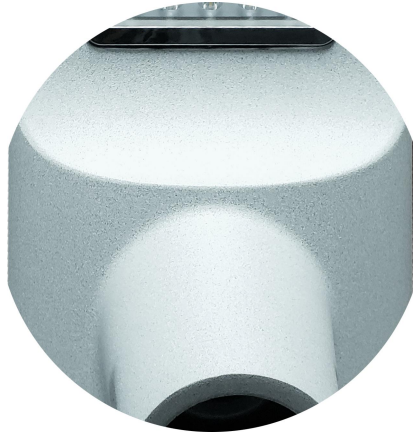

JKC SERIES SOLAR STREET LIGHT

Light up in 365 days

Product Looks

Breakdown diagram

Highlights

1. **Imitation-marble aluminum alloy** appearance, sturdy and durable, strong corrosion resistance.

2. Super brightness branded BridgeLux led chip, **210lm/w.** professional optical, and transmittance rate 95%.

3. Special RGB taillight design, can turn on/off by remote control at will.

4. **360° adjustable angle** solar panel bracket, can be adjusted to the direction of sunlight on various roads.

5. **IP67 waterproof battery box**, can be replaceable, 5-7 years lifespan

6. Integrate microwave motion sensor + magnetic switch + smart controller in one box, **with working status indicator and battery power indicator**

Specification

Model	JKC-4000LM	JKC-5000LM	JKC-6000LM	JKC-8000LM	JKC-10000LM	JKC-12000LM
Lumen	4000LM	5000LM	6000LM	8000LM	10000LM	12000LM
Color temperature	3000K-6500K					
Material	High-end aluminum alloy + outdoor fire-rated PC					
Battery	12.8V 15AH	12.8V 30AH	12.8V 30AH	11.1V 39.6AH	11.1V 48.4AH	11.1 V60AH
Solar panel	18V 50W	18V 65W	18V 80W	18V 100W	18V 130W	18V 170W
LED	Bridgelux 3030			Bridgelux 5050		
Waterproof IP grade	IP65					
Discharge time	Lighting 12 hours/day, support 5-7 rainy and cloudy days (with motion sensor)					
Charge time	5-6 hours (bright sunshine)					
Installation diameter	Φ60-65mm (suggest)					
Product size	598*230*261mm					
Product weight	11kg-15kg					
Working temperature	-25°C—+65°C					
Certificate	CE ROHS IP65					
Warranty	3years					
Remote control	yes					
Color rendering index	Ra≥80					